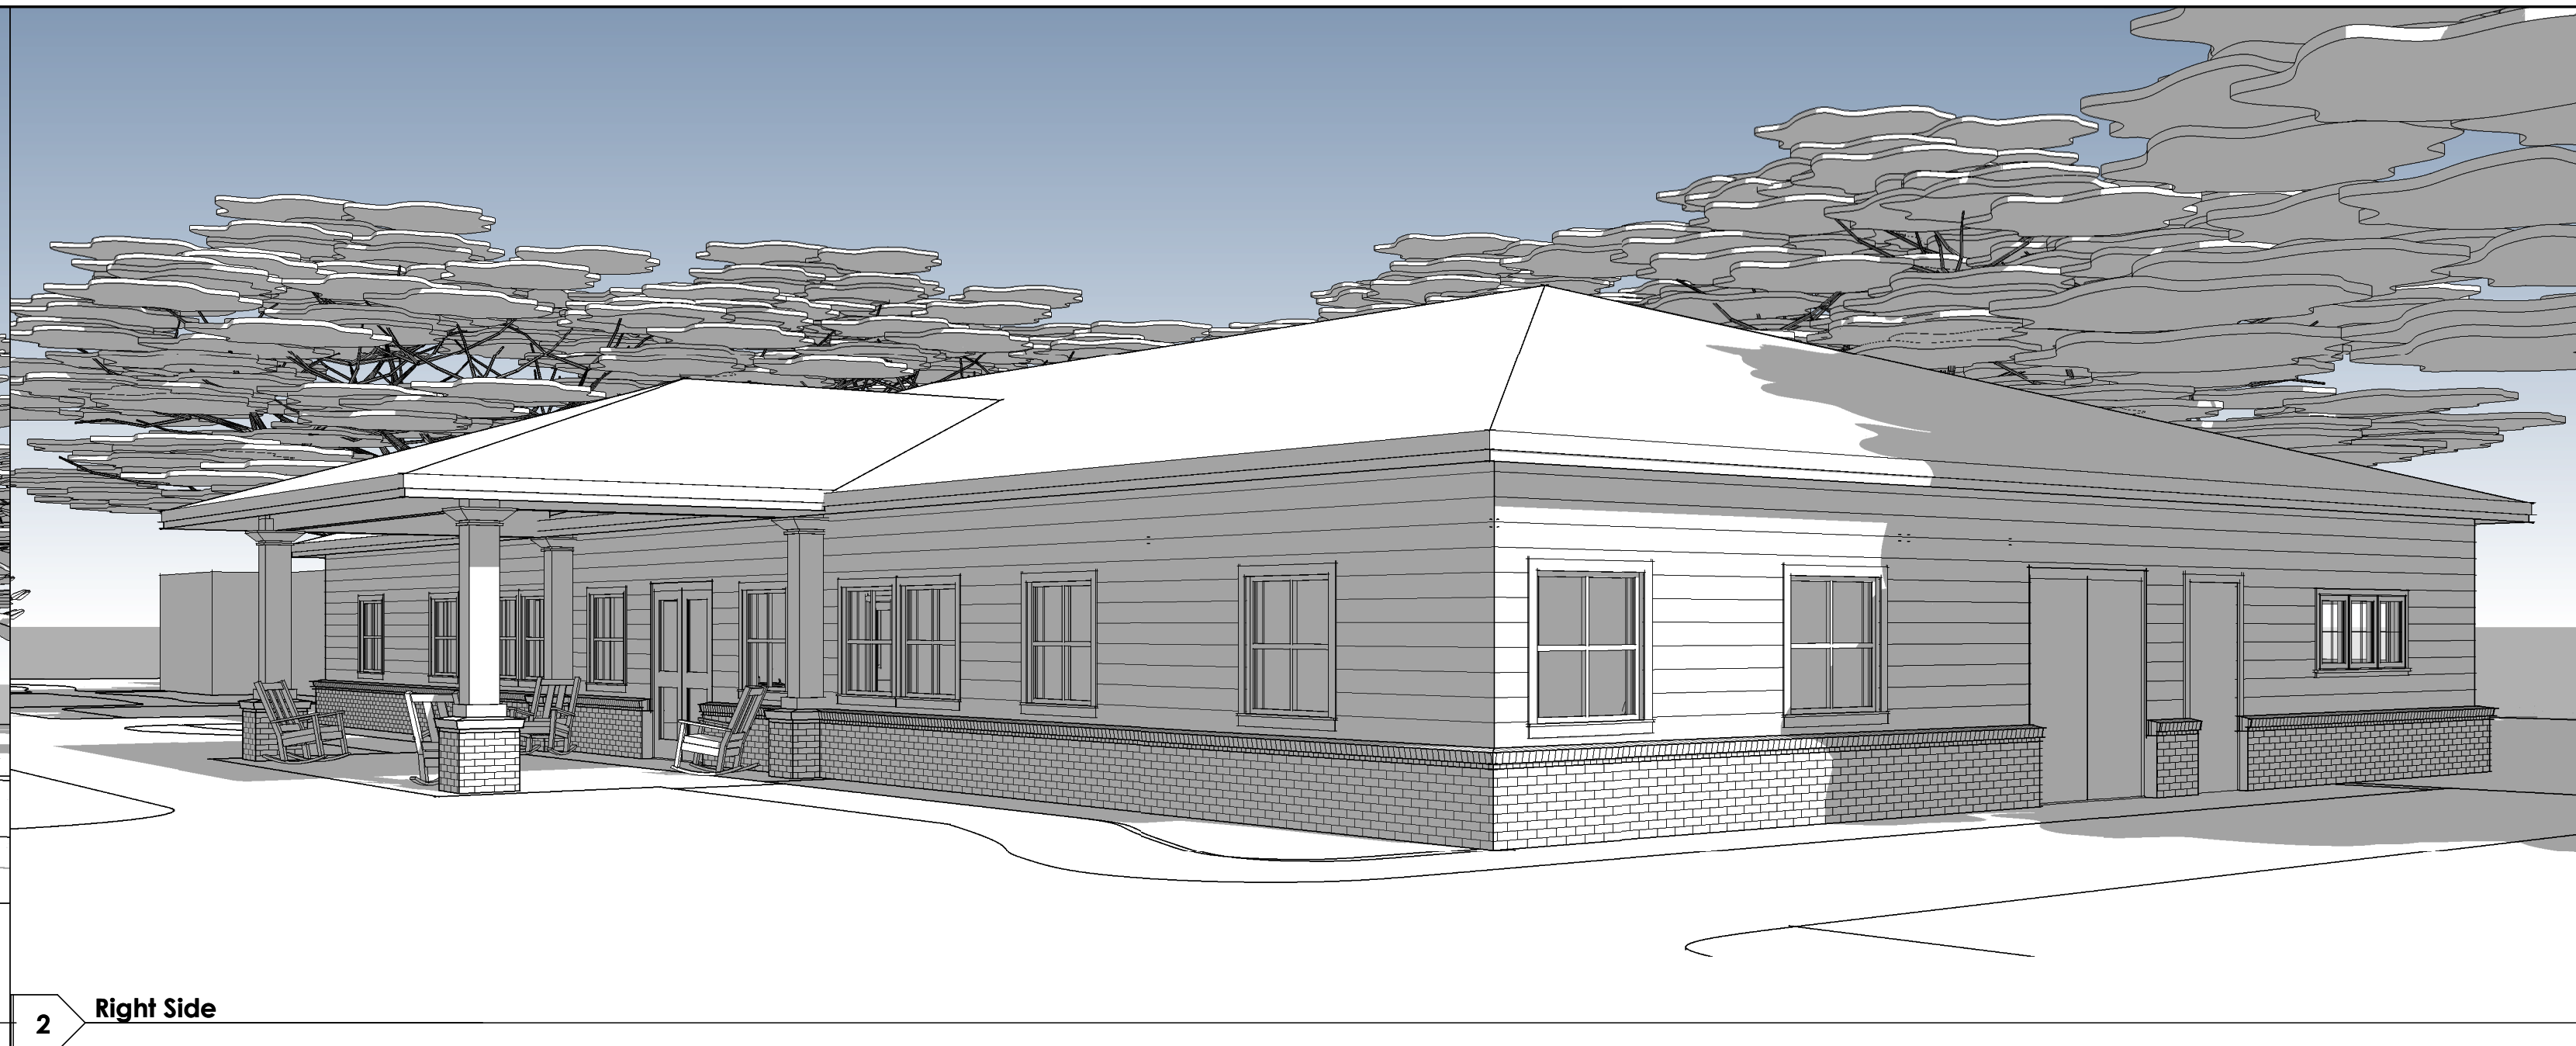

Hope Village Inn
Multipurpose Building
Beaufort, SC

REV#	DESCRIPTION	DATE

NOT FOR CONSTRUCTION

3D Views - Option 1

2019.31	G101
10/30/2019	
Drawn By CAD	Checked By SGS