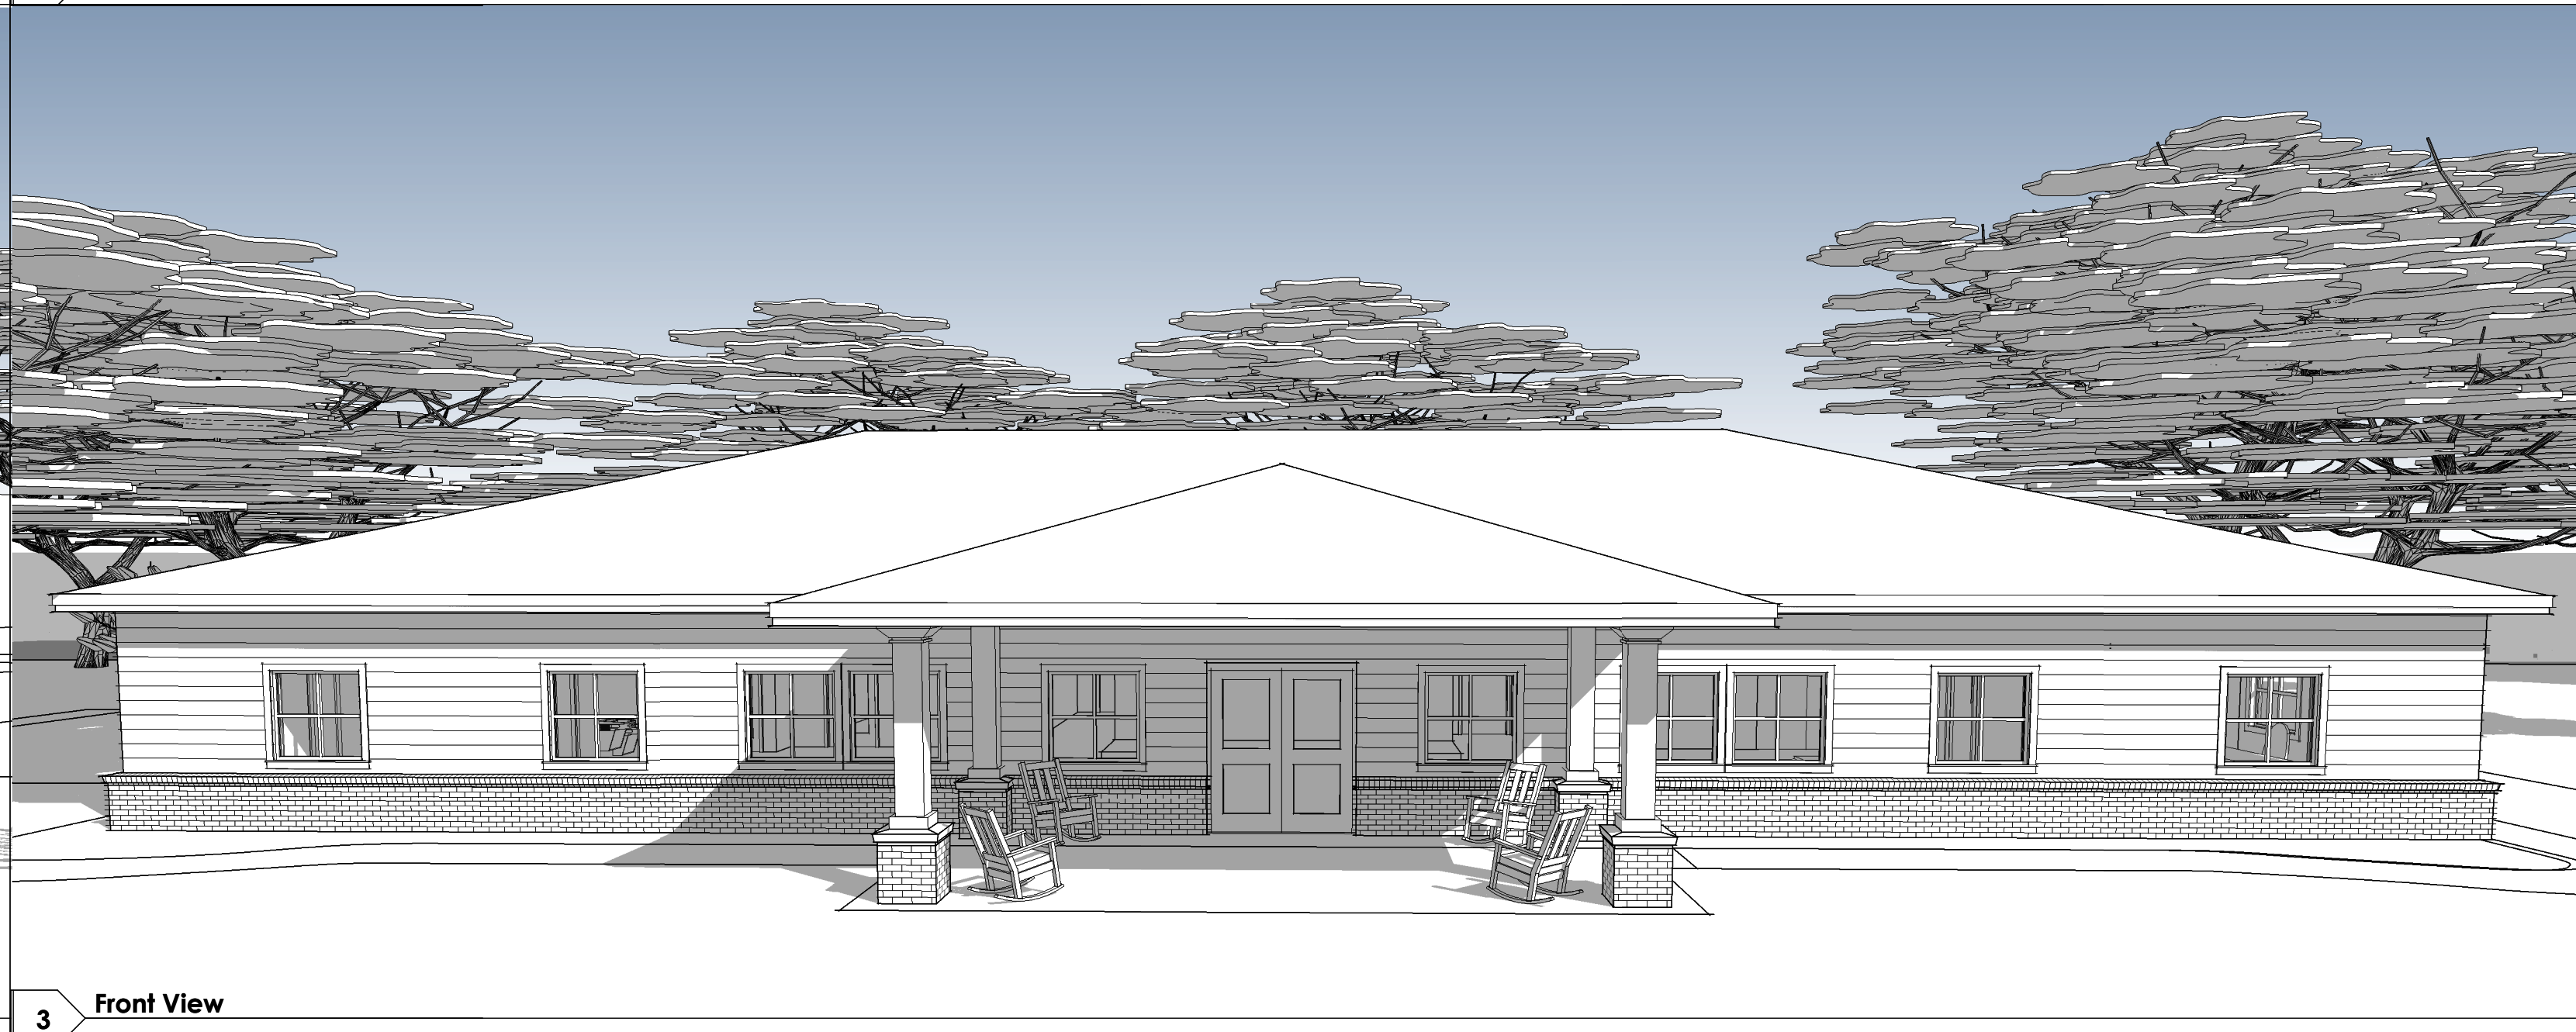

2 Right Side