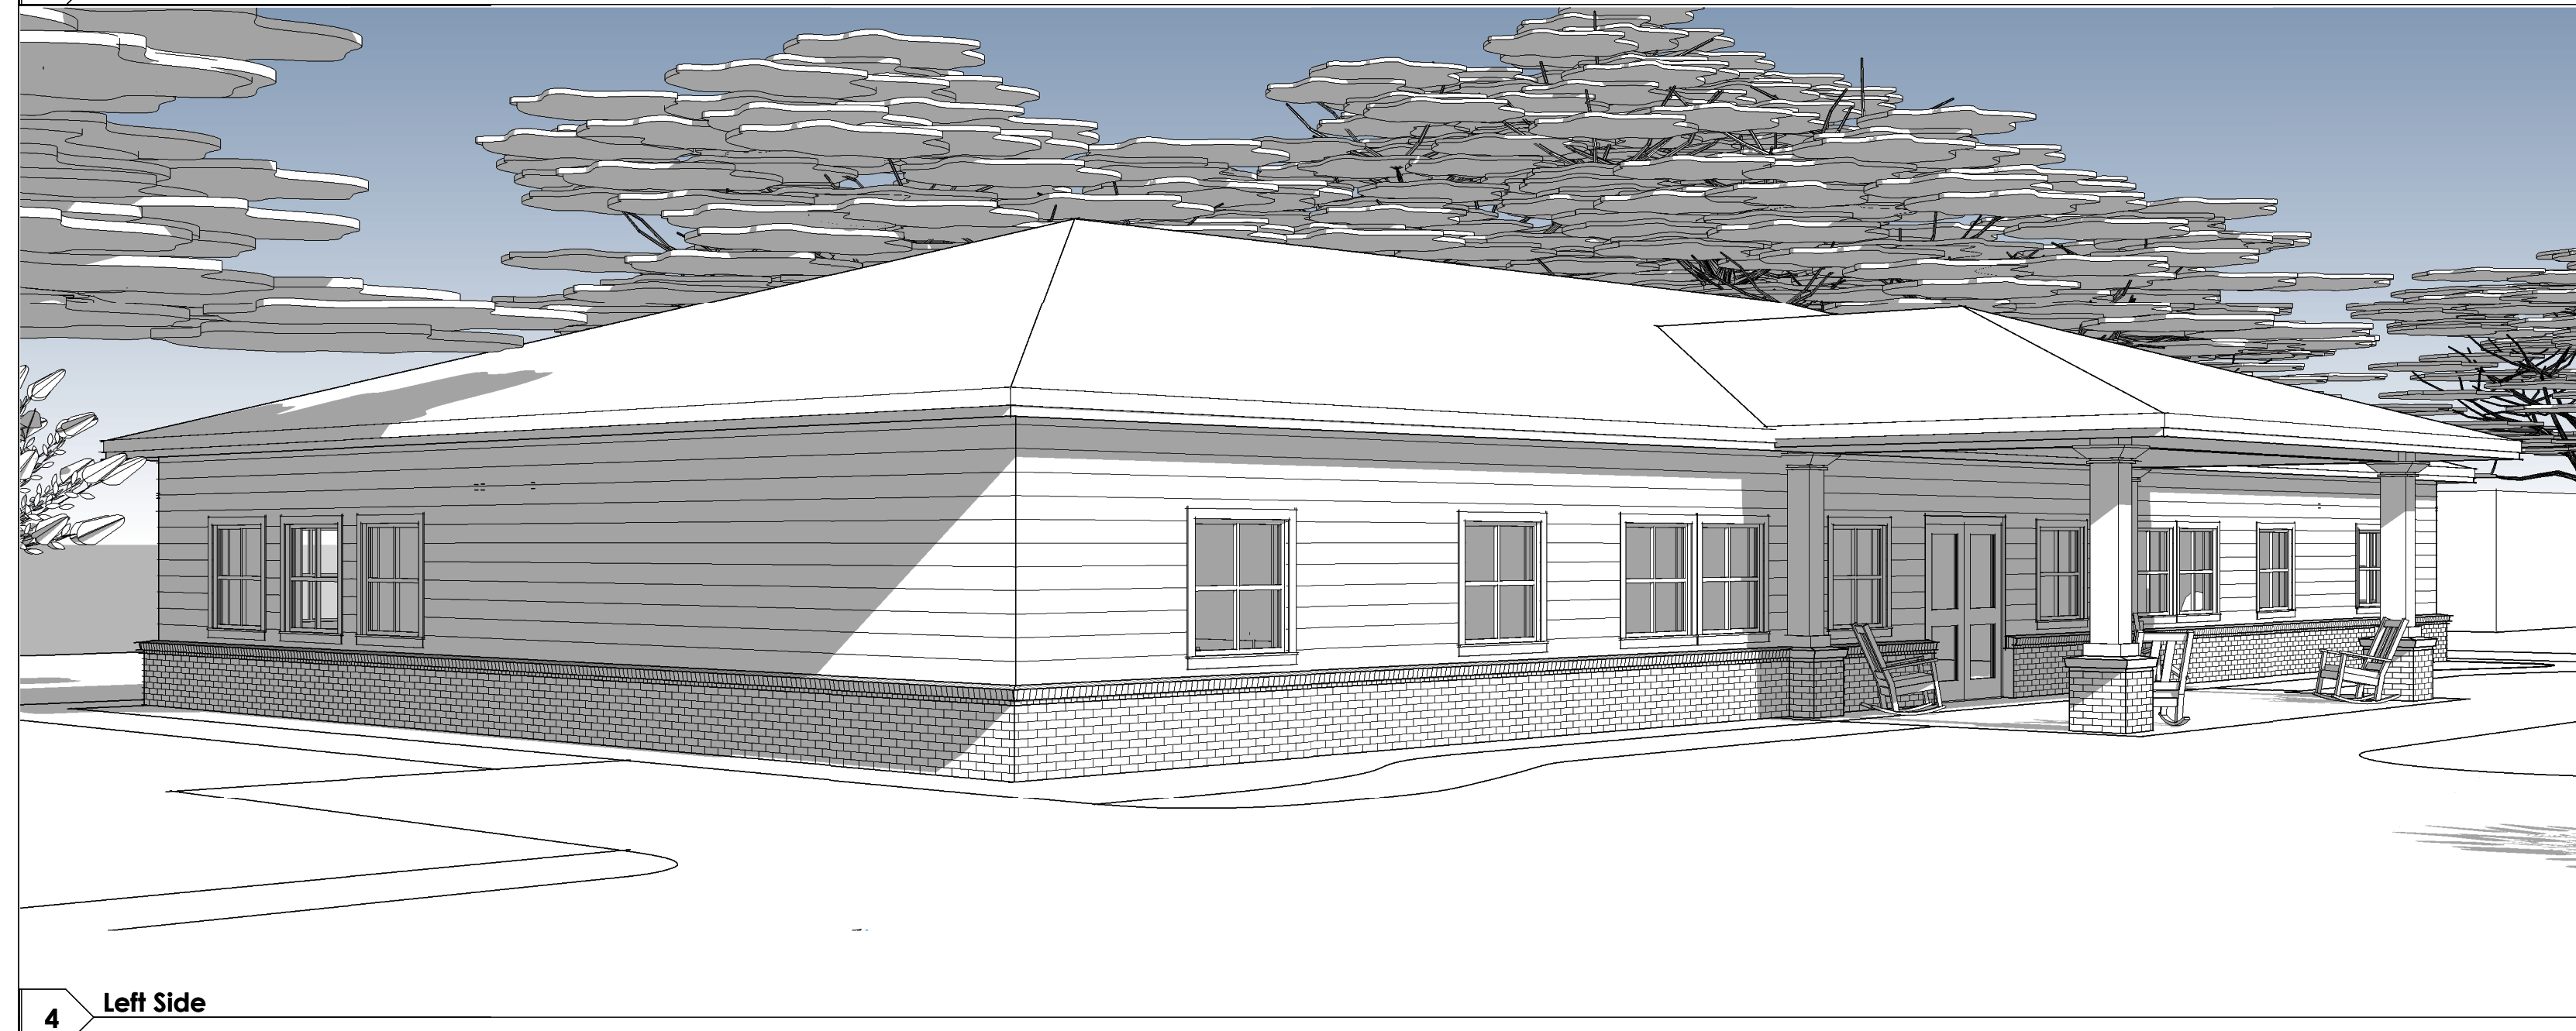

1 Entrance View