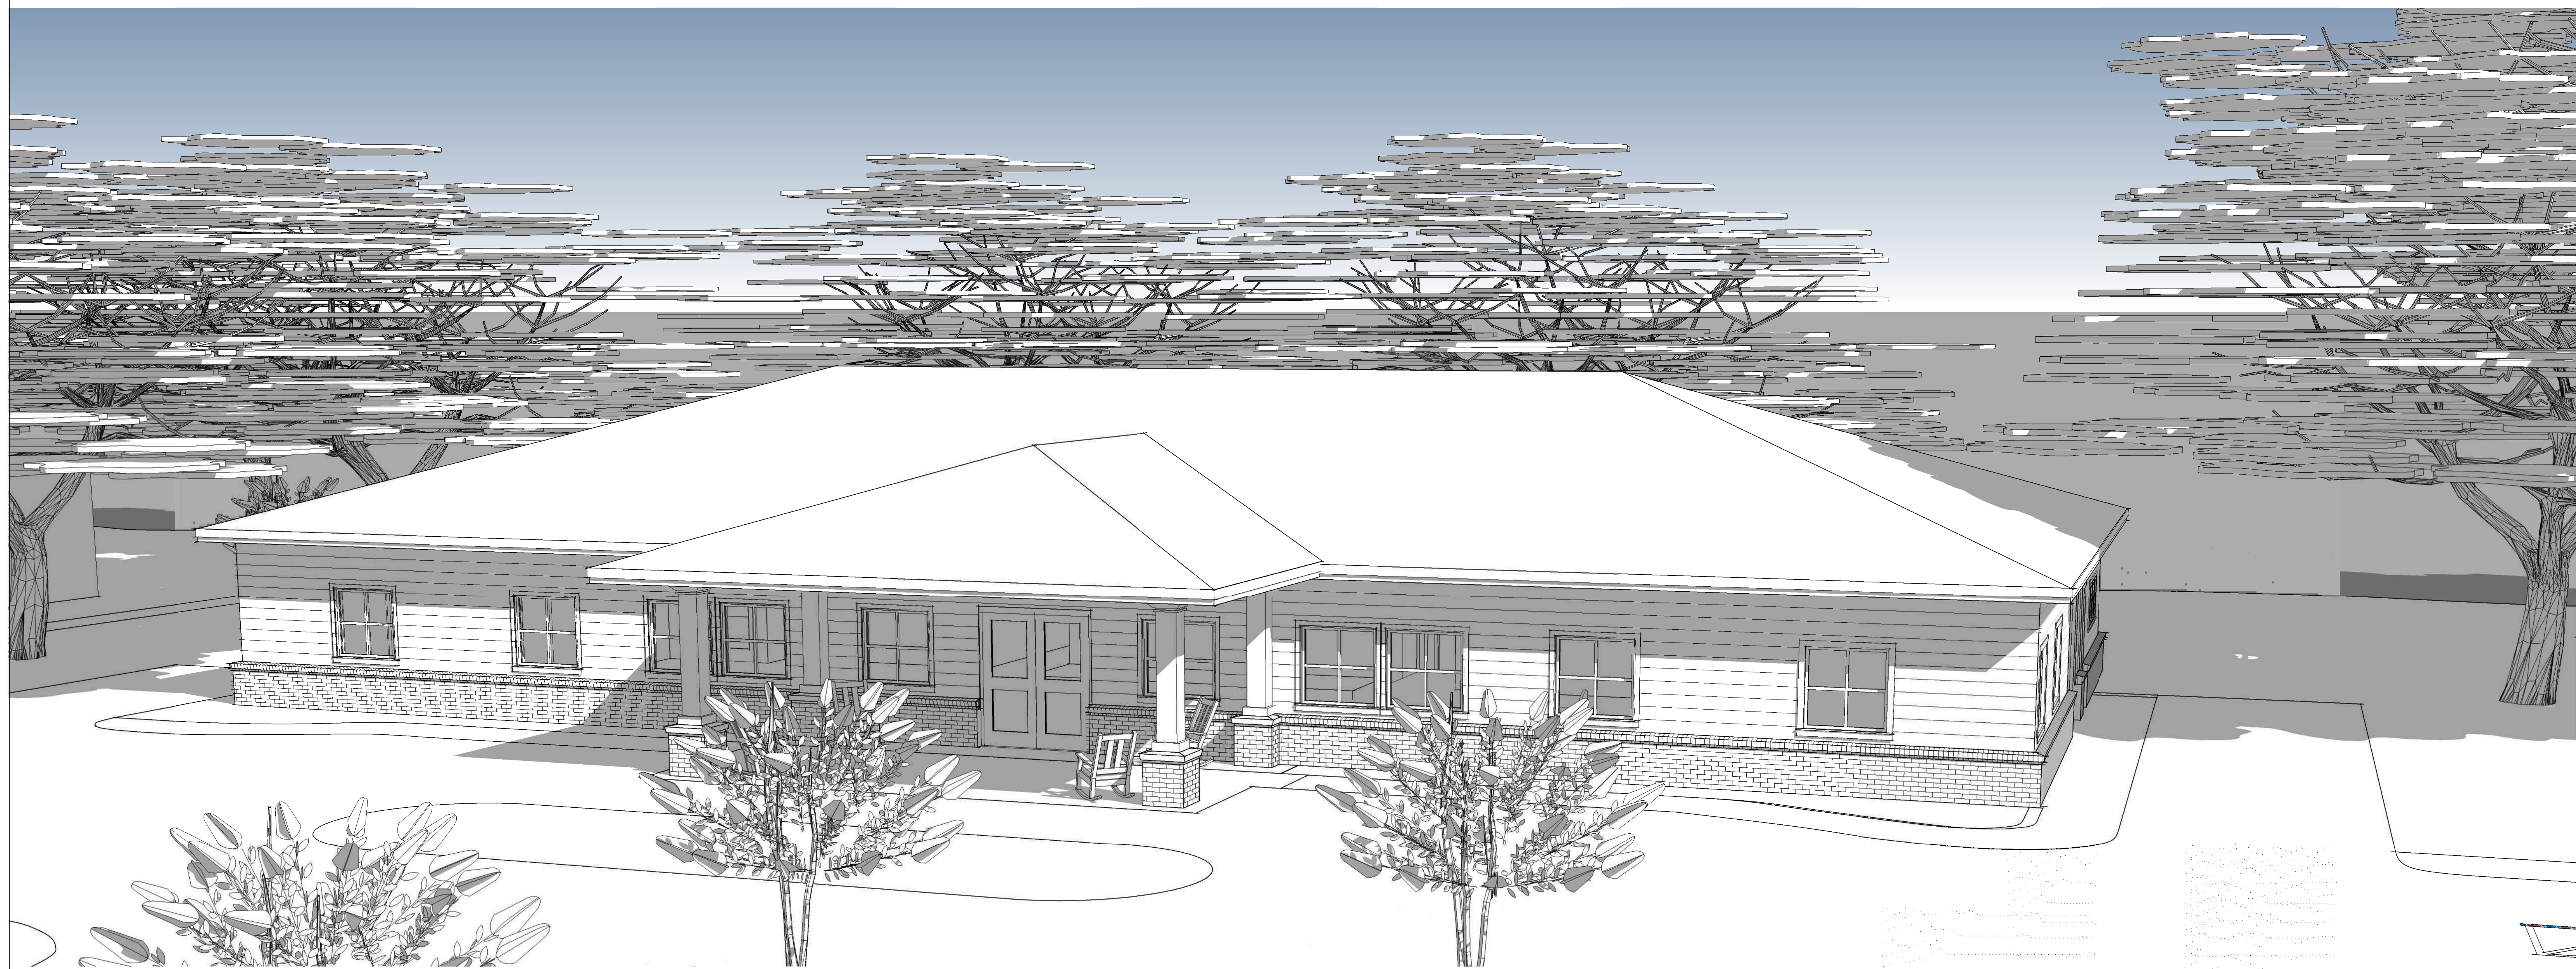

4 Left Side

3 Front View

5 Aerial View

3D Views - Option 1

2019.31	G101
10/30/2019	
Drawn By CAD	Checked By SGS