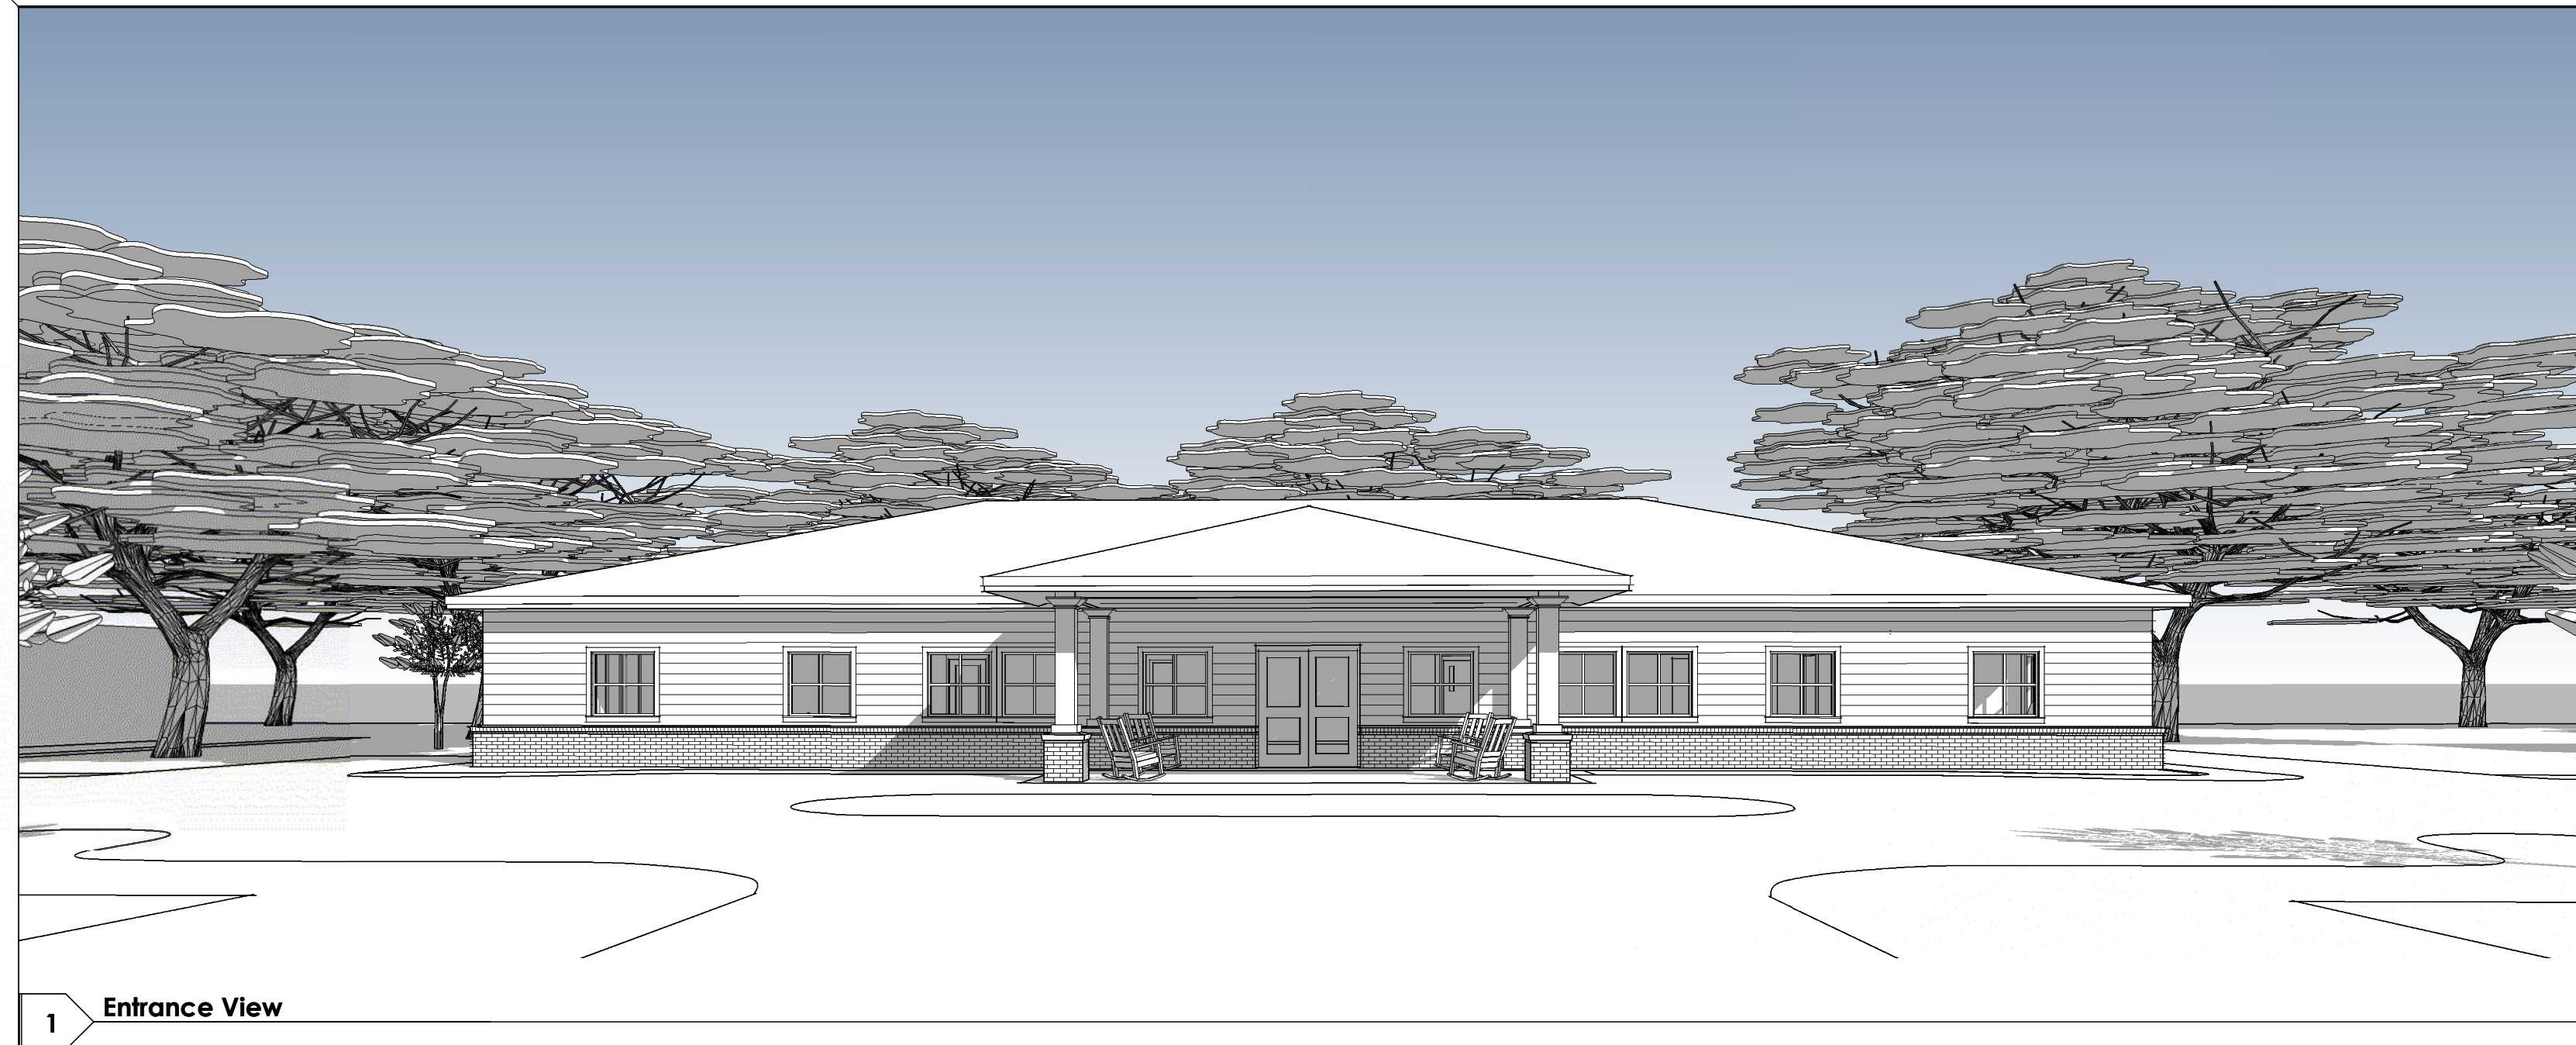

Hope Village Inn
Multipurpose Building
Beaufort, SC

REV#	DESCRIPTION	DATE

NOT FOR CONSTRUCTION